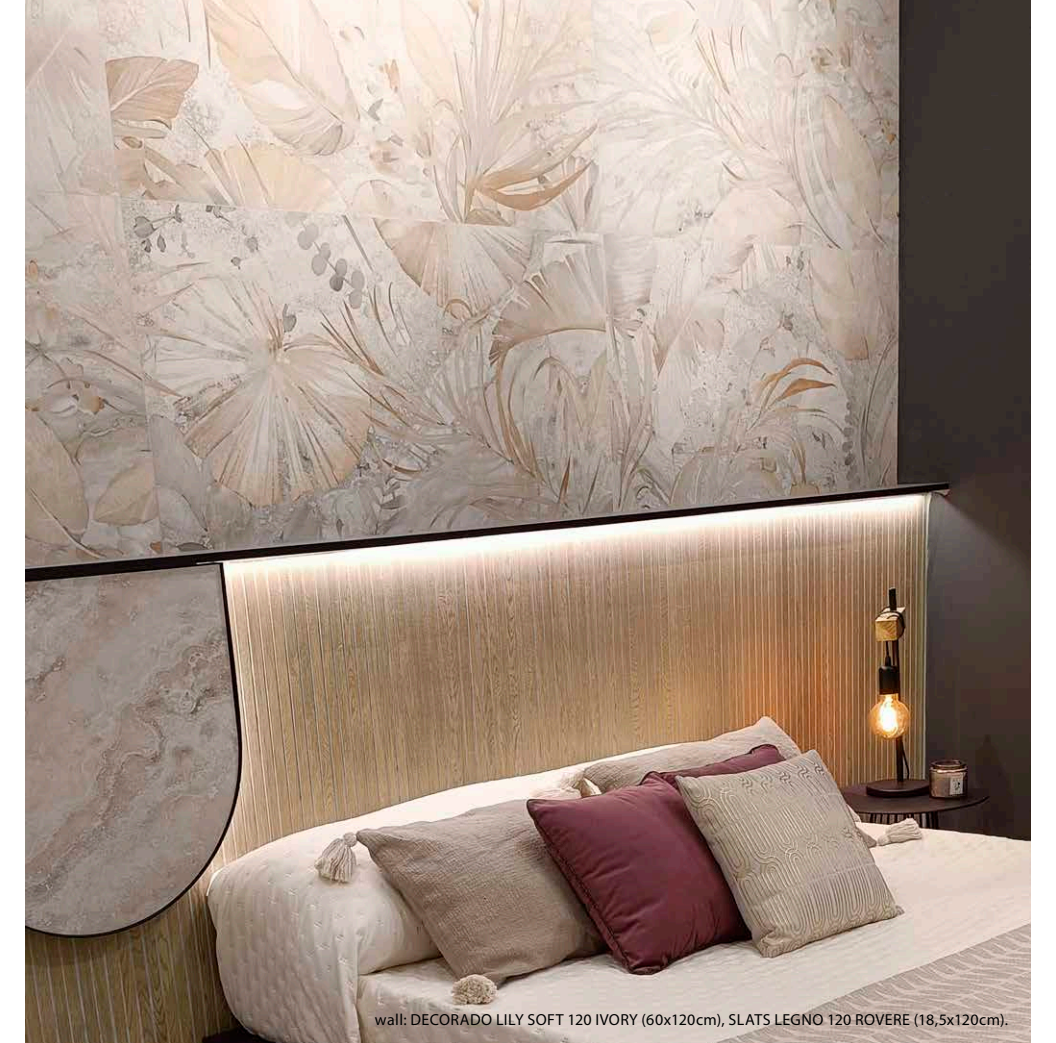

ARENA

IVORY

COLORES DISPONIBLES · AVAILABLE COLORS!

wall: LACIO SOFT 120 IVORY (60x120cm), DECORADO LILY SOFT 120 IVORY (60x120cm), TIVOLI SOFT 120 KIDDLE IVORY (60x120cm).
floor: LACIO SOFT 120 IVORY (60x120cm).

wall: DECORADO LILY SOFT 120 IVORY (60x120cm), SLATS LEGNO 120 ROVERE (18,5x120cm).

| PIEZAS DECORATIVAS · DECORATIVE PIECES |

DECORADO LILY SOFT 120 | 60x120 cm | B80

Cinco piezas diferentes. Unidad de venta: 1 caja. - Five different pieces. Sales unit: 1 box.