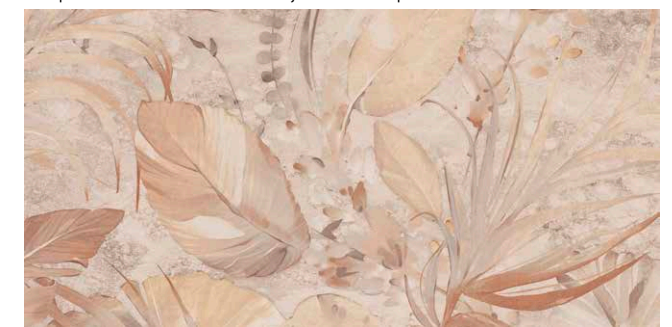

| PIEZAS DECORATIVAS · DECORATIVE PIECES |

DECORADO LILY SOFT 120 | 60x120 cm | B80

Cinco piezas diferentes. Unidad de venta: 1 caja. - Five different pieces. Sales unit: 1 box.

ARENA