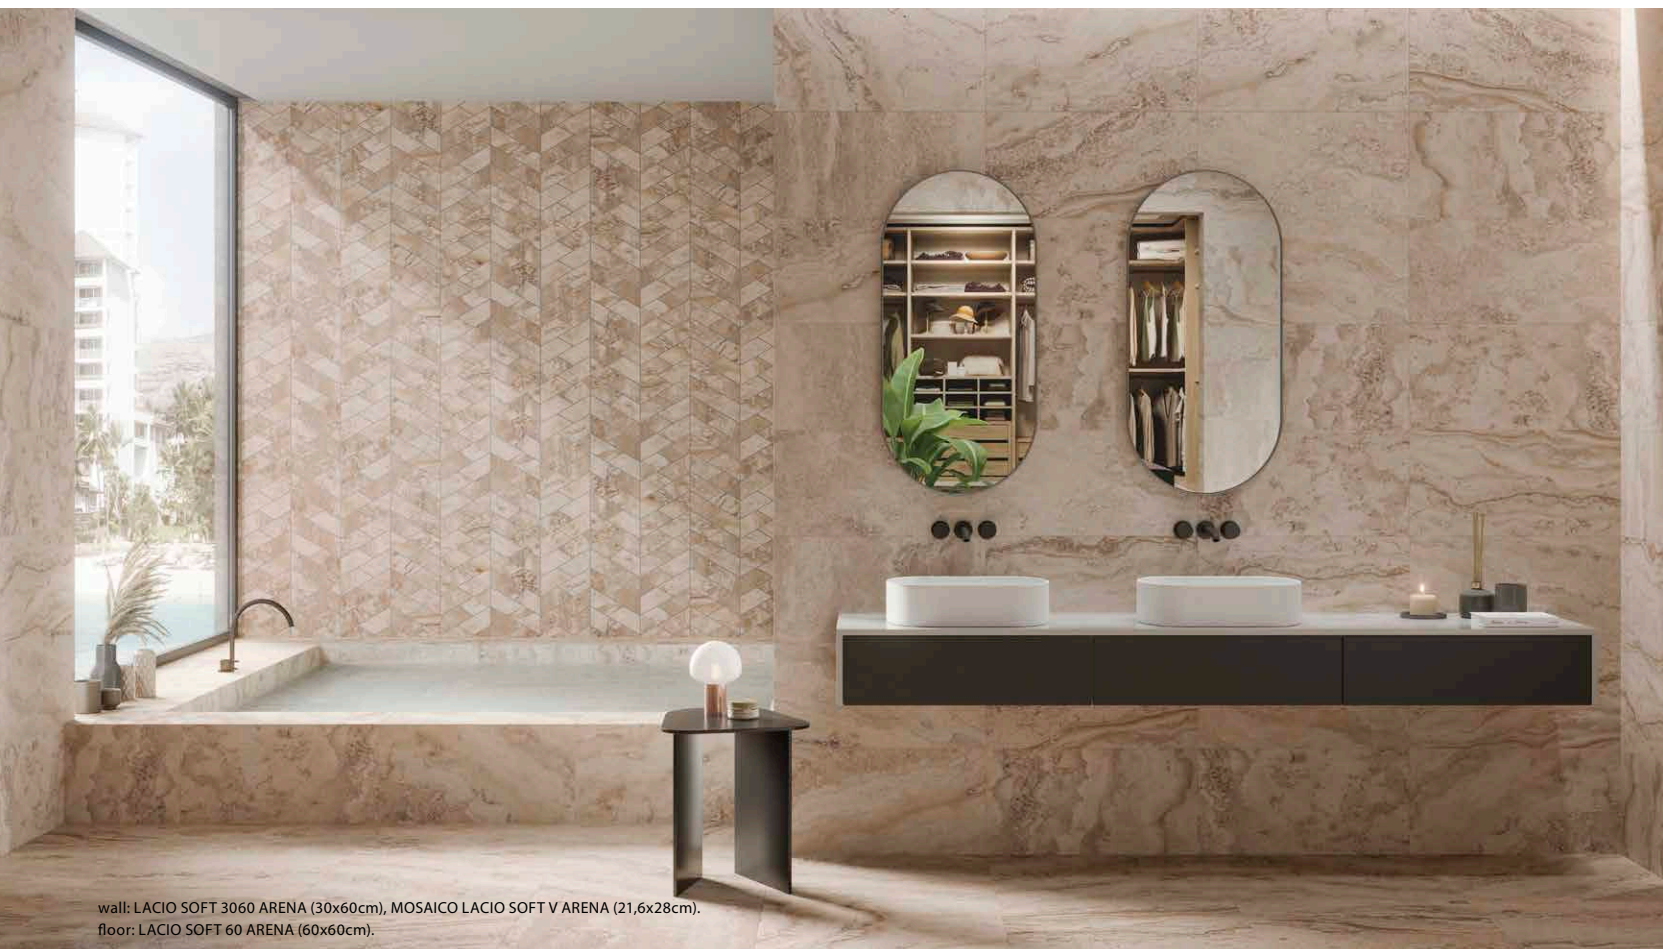

wall: LACIO SOFT 120 ARENA (60x120cm), LEGNO 20/30 NOCE (19,4x120cm/30x120cm)
 floor: LACIO SOFT 120 ARENA (60x120cm), LACIO DRY 120 ARENA (60x120cm).

wall: LACIO SOFT 3060 ARENA (30x60cm), MOSAICO LACIO SOFT V ARENA (21,6x28cm).
 floor: LACIO SOFT 60 ARENA (60x60cm).