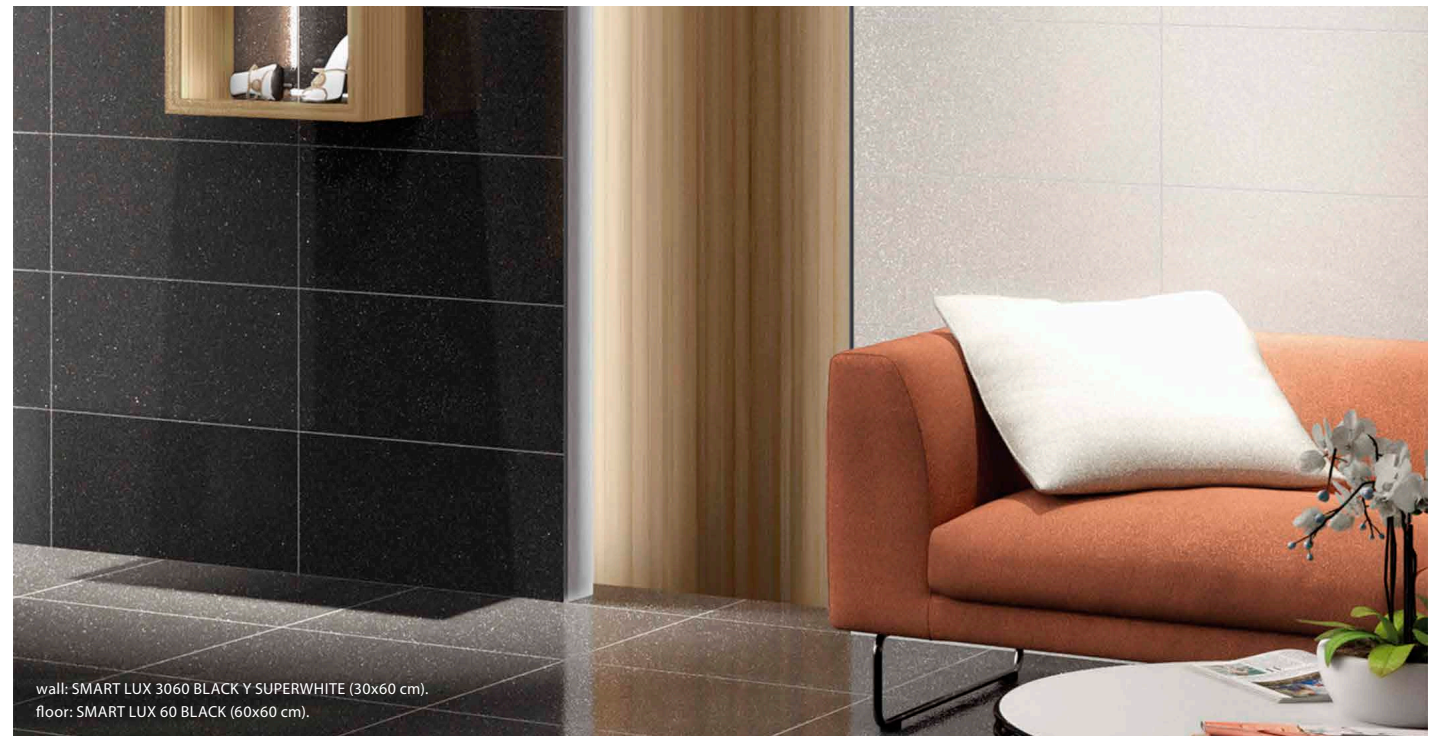

wall and floor: SMART LUX 3060 BLACK (30x60 cm).

wall: SMART LUX 3060 BLACK Y SUPERWHITE (30x60 cm).  
 floor: SMART LUX 60 BLACK (60x60 cm).

| COLORES DISPONIBLES · AVAILABLE COLORS |

wall: SYNTHESIS 120 BLACK (60x120 cm).  
floor: SYNTHESIS 120 GREY (60x120 cm).