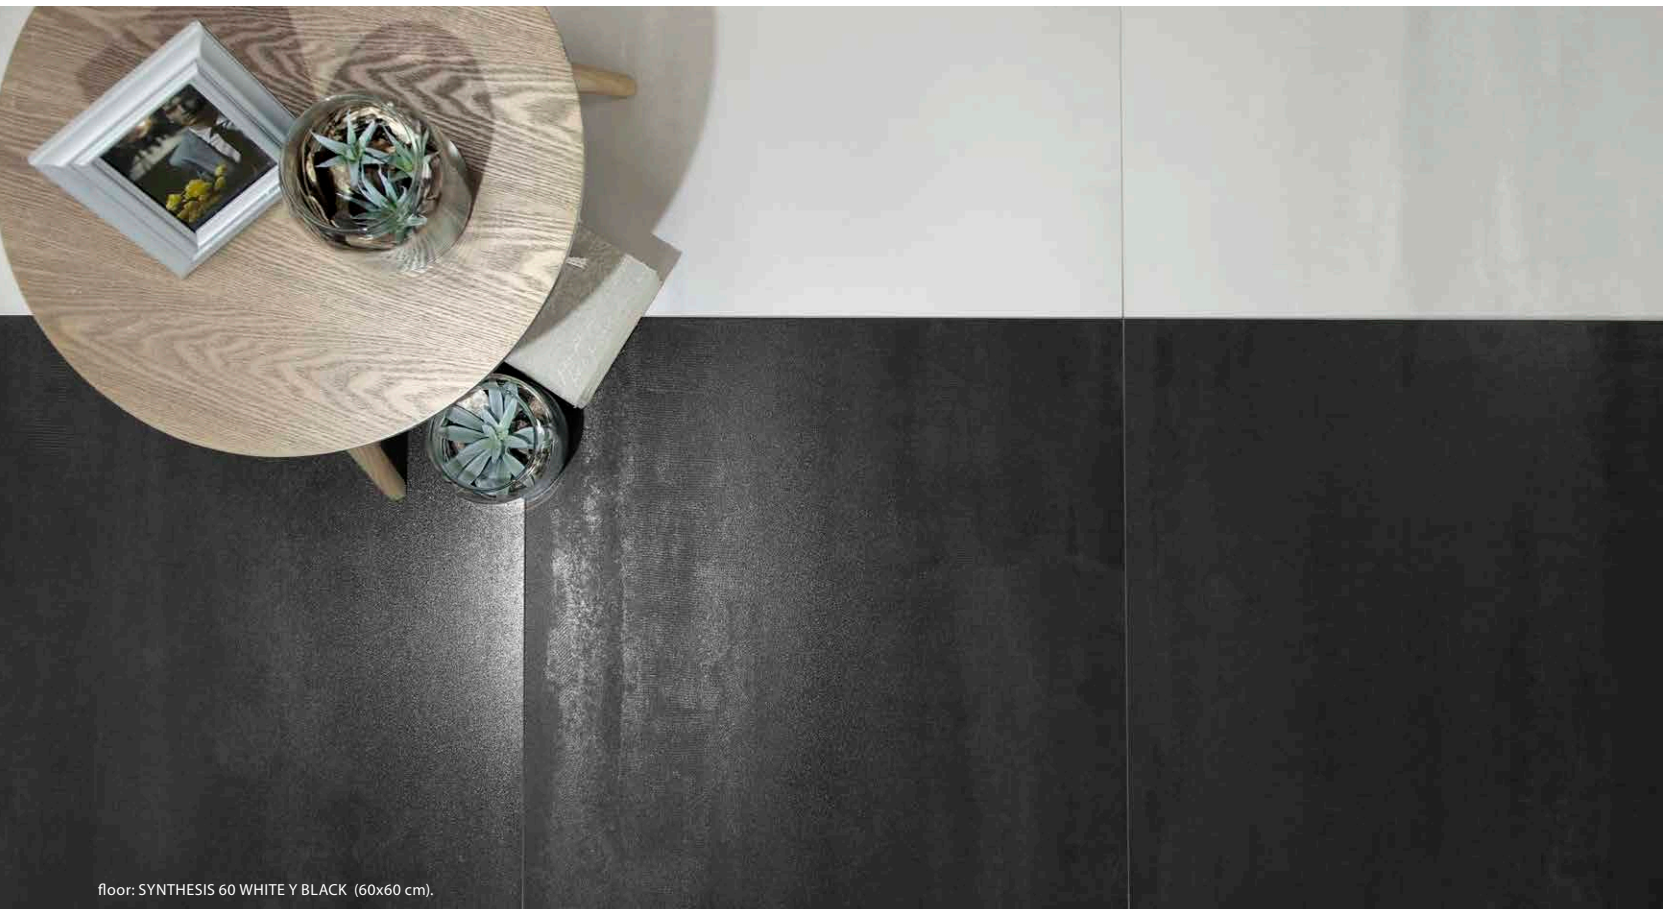

wall: SMART LUX 3060 BLACK Y SUPERWHITE (30x60 cm).  
 floor: SMART LUX 60 BLACK (60x60 cm).

| COLORES DISPONIBLES · AVAILABLE COLORS |

wall: SYNTHESIS 120 BLACK (60x120 cm).  
floor: SYNTHESIS 120 GREY (60x120 cm).