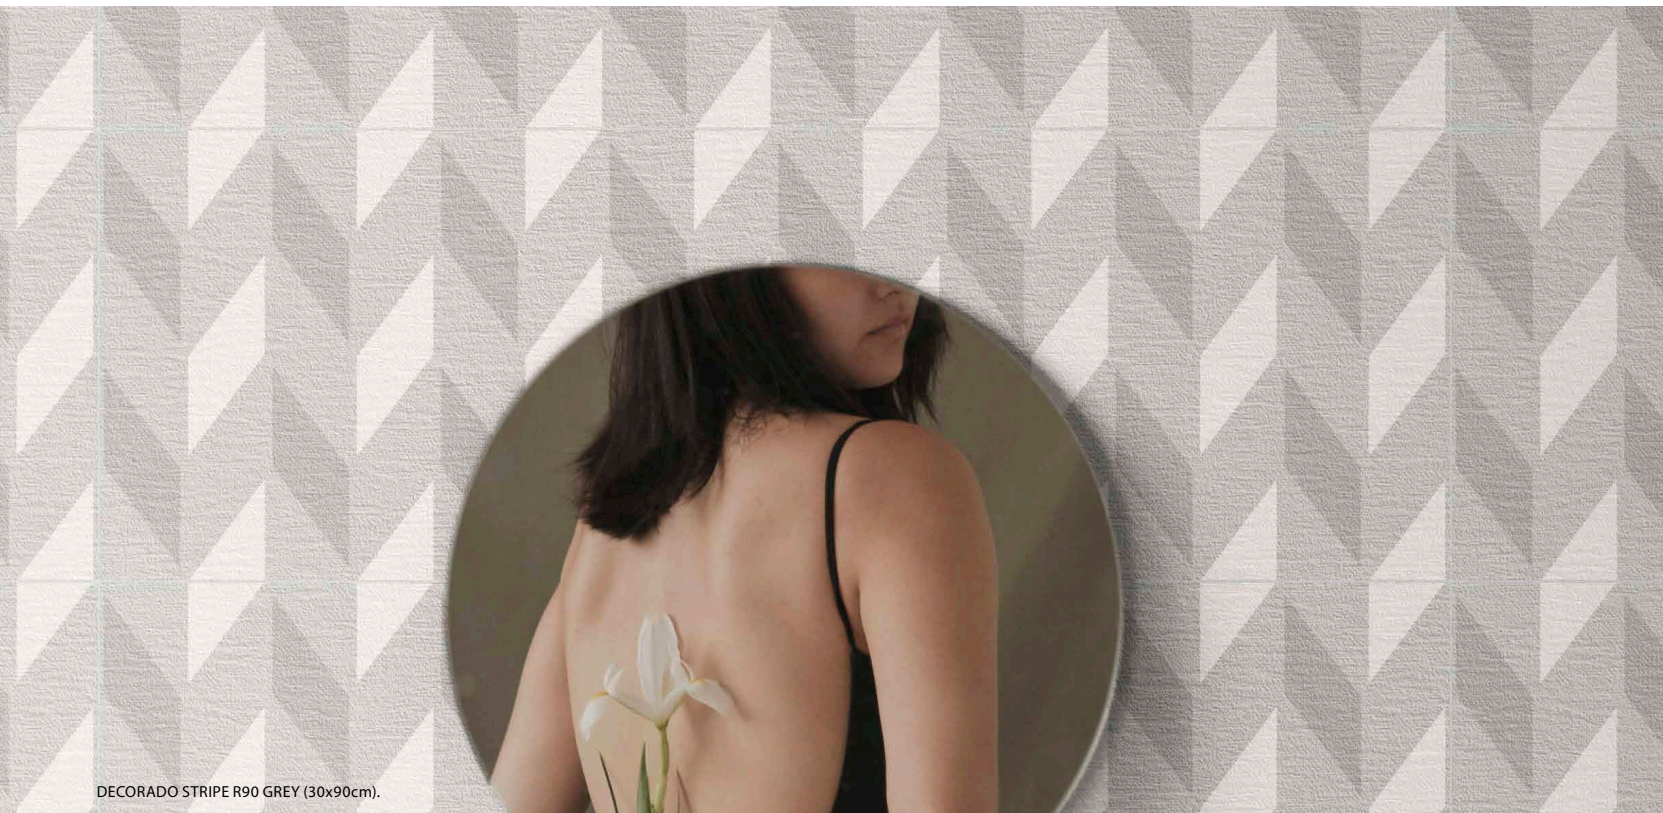

wall: SENSE R90 GREY (30x90 cm), DECORADO STRIPE R90 GREY (30x90 cm).  
floor: KAI 60 ASH (60x60 cm).

DECORADO STRIPE R90 GREY (30x90cm).