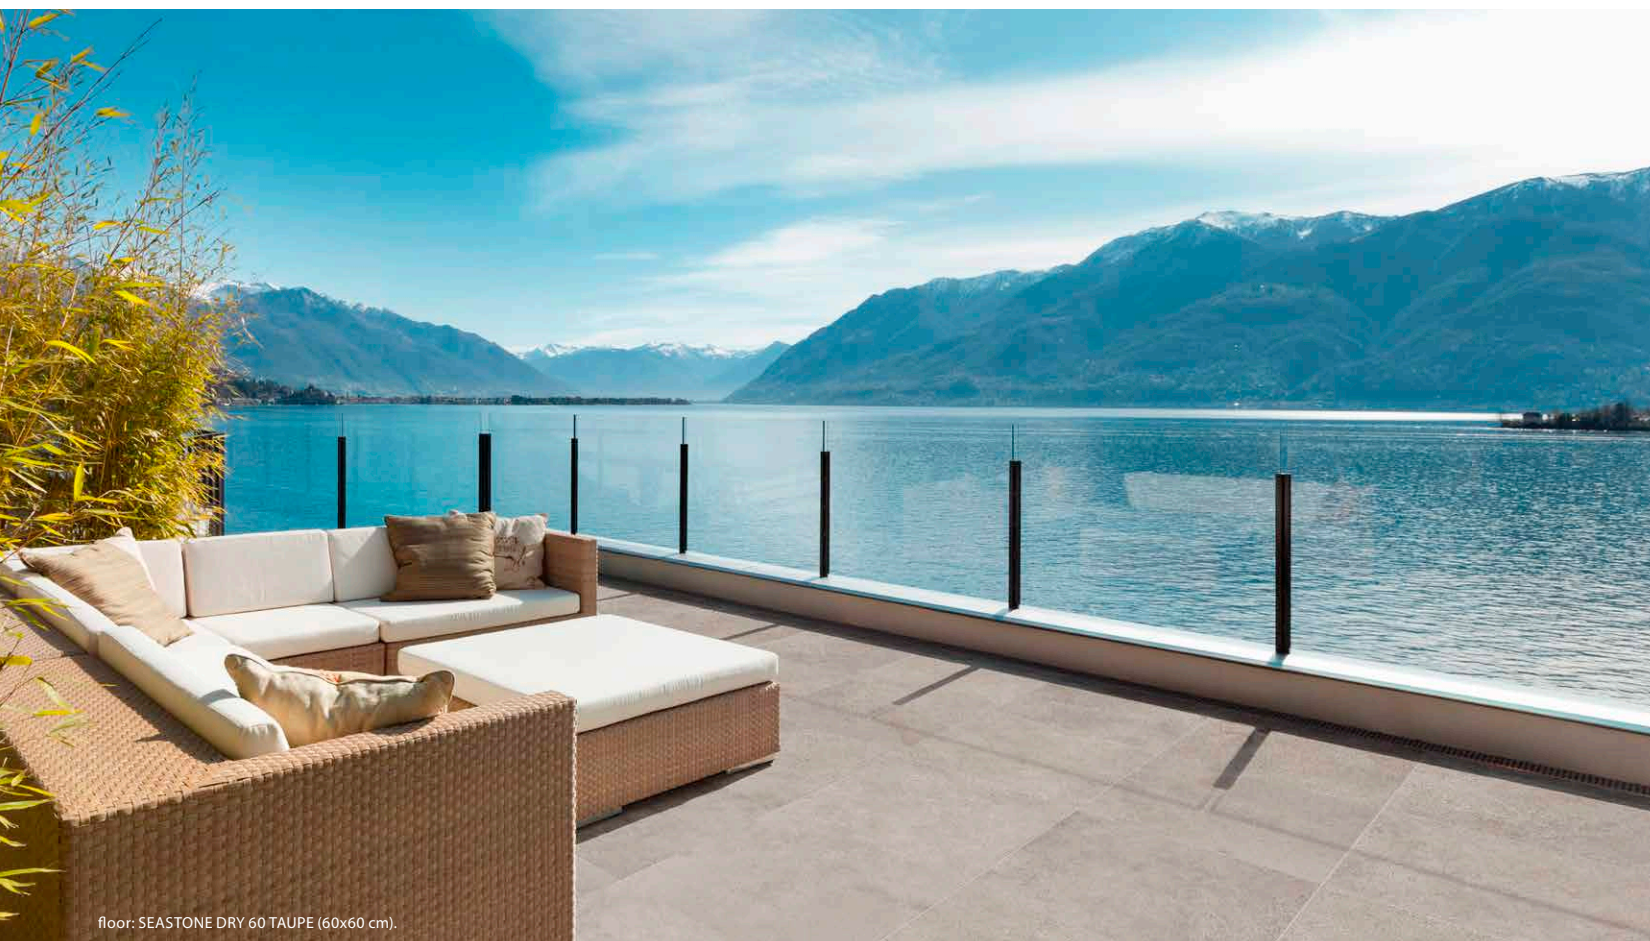

wall: SEASTONE 120 WHITE Y GREY (60x120 cm).
floor: SEASTONE 120 GREY (60x120 cm).

floor: SEASTONE DRY 60 TAUPE (60x60 cm).