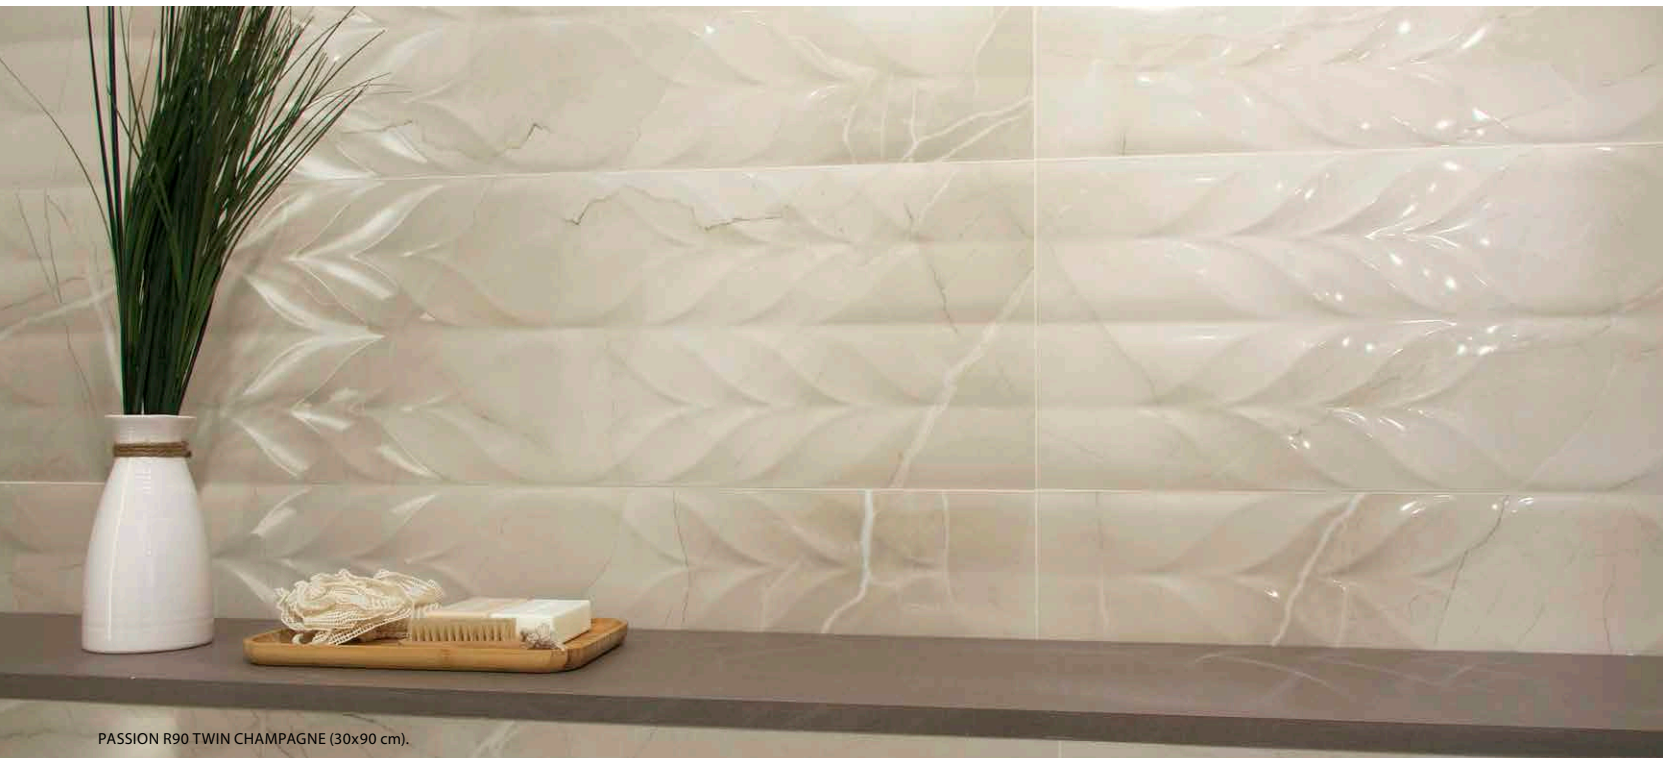

TAUPE

CHAMPAGNE

ICE

GREY

COLORES DISPONIBLES · AVAILABLE COLORS |

wall: PASSION R90 ICE Y GREY (30x90 cm), PASSION R90 TWIN ICE (30x90 cm).
floor: PASSION LUX 60 GREY (60x60 cm).

wall and floor: PASSION LUX 3060 ICE (30x60 cm).

wall and floor: PASSION LUX 3060 TAUPE (30x60 cm).

wall: PASSION R90 CHAMPAGNE (30x90 cm), PASSION R90 TWIN TAUPE (30x90 cm).
floor: PASSION LUX 60 TAUPE (60x60 cm)

PASSION R90 TWIN CHAMPAGNE (30x90 cm).