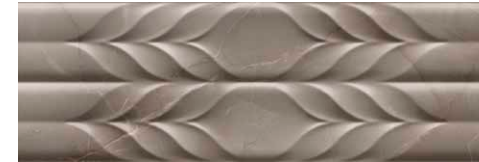

| PIEZAS DECORATIVAS · DECORATIVE PIECES |

PASSION R90 TWIN | 30x90 cm | B43

TAUPE