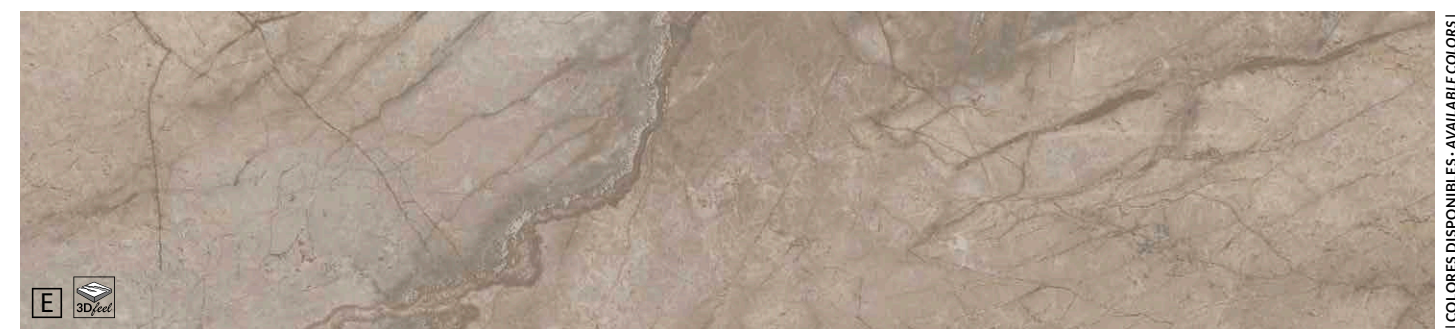

FOREST 120 BROWN (60x120cm).

 BROWN

COLORES DISPONIBLES - AVAILABLE COLORS

wall: FOREST 120 BROWN (60x120cm), DECORADO INVICTUS NAT 120 WHITE (60x120cm).
floor: FOREST 120 BROWN (60x120cm).

wall: PATAGONIA NAT 120 (60x120cm).
floor: INVISIBLE LUX 120 WHITE (60x120cm).