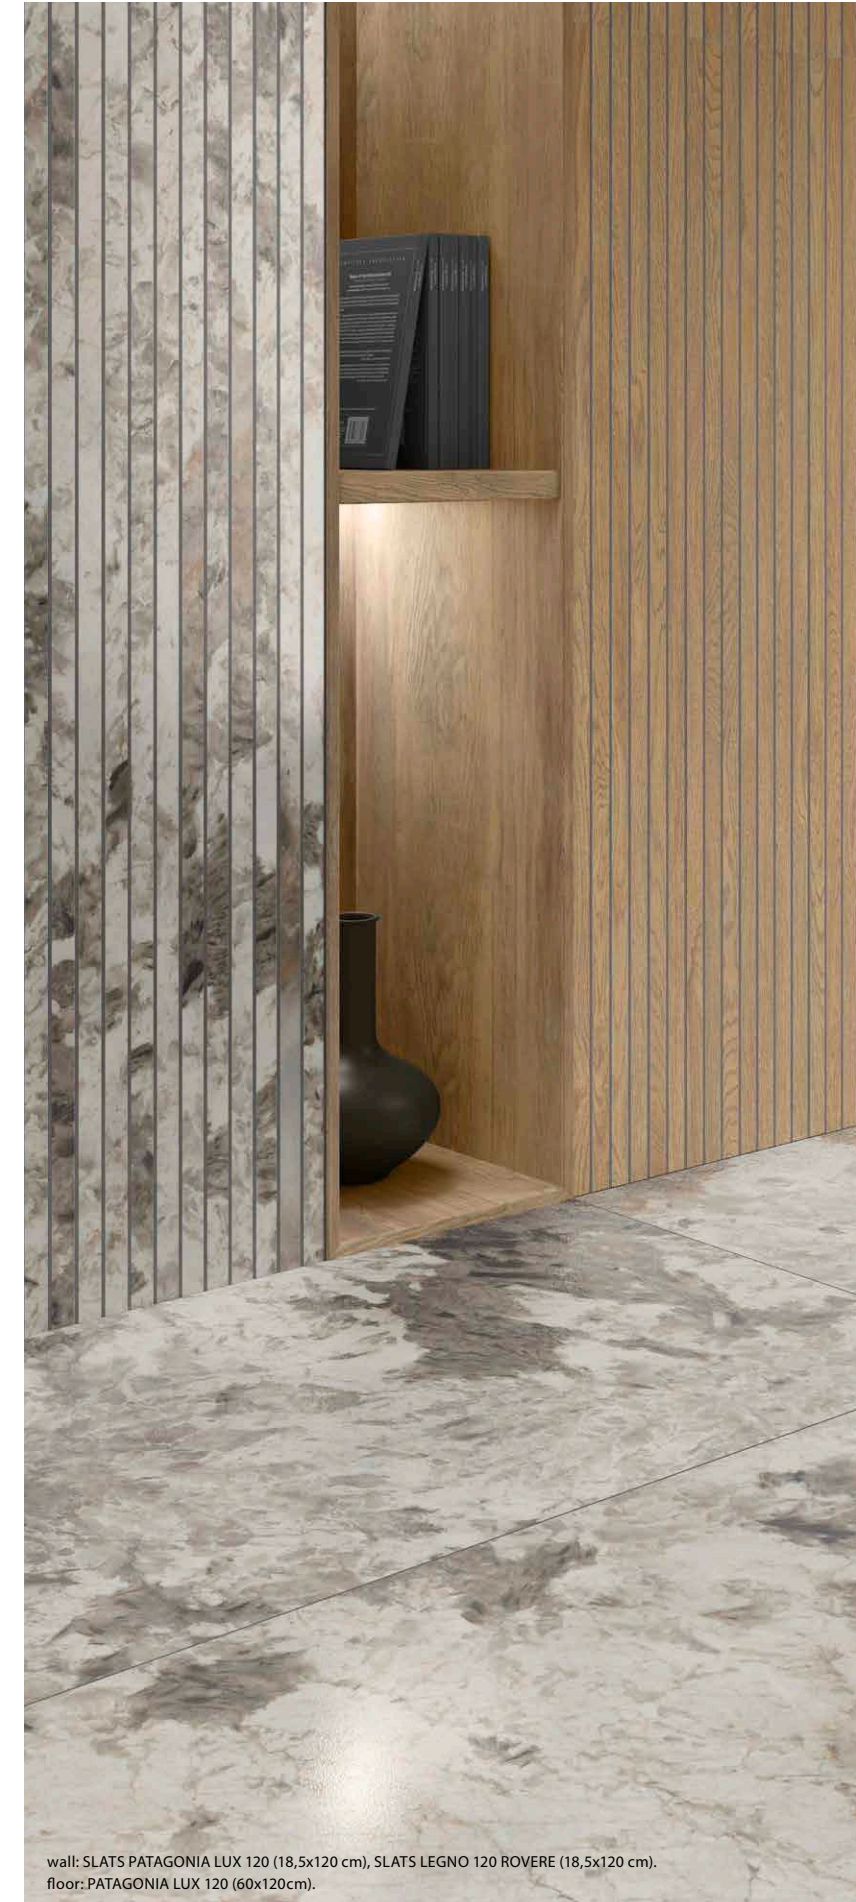

PATAGONIA LUX 120 (60x120cm).

E

COLORES DISPONIBLES - AVAILABLE COLORS

wall: PATAGONIA LUX 120 (60x120cm), BOMBAY LUX 120 (60x120cm), SLATS PATAGONIA LUX 120 (18,5x120 cm), SLATS LEGNO 120 ROVERE (18,5x120 cm).
 floor: PATAGONIA LUX 120 (60x120cm).

wall: SLATS PATAGONIA LUX 120 (18,5x120 cm), SLATS LEGNO 120 ROVERE (18,5x120 cm).
 floor: PATAGONIA LUX 120 (60x120cm).