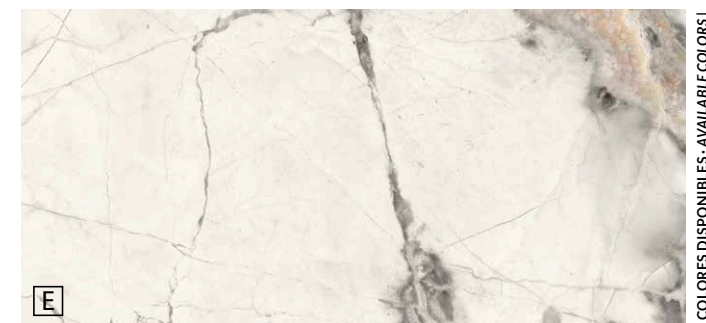

WHITE

COLORES DISPONIBLES - AVAILABLE COLORS