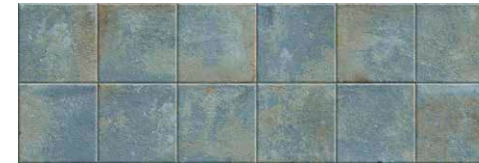

wall: HERITAGE R90 GREEN Y WHITE (30x90 cm).
floor: BALI LUX 60 WHITE (60x60 cm).

HERITAGE collection

| PASTA BLANCA · WHITE BODY | RECTIFICADO · RECTIFIED | DESTONIFICADO V2 · DESTONIFIED V2 |

| PIEZAS · PIECES |

HERITAGE R90 | 30x90 cm | B44

GREEN

Rejunte recomendado Caramelo. - Recommended grouting Caramelo.

WHITE

Rejunte recomendado Manhattan. - Recommended grouting Manhattan.

BLUE

Rejunte recomendado Cement. - Recommended grouting Cement.