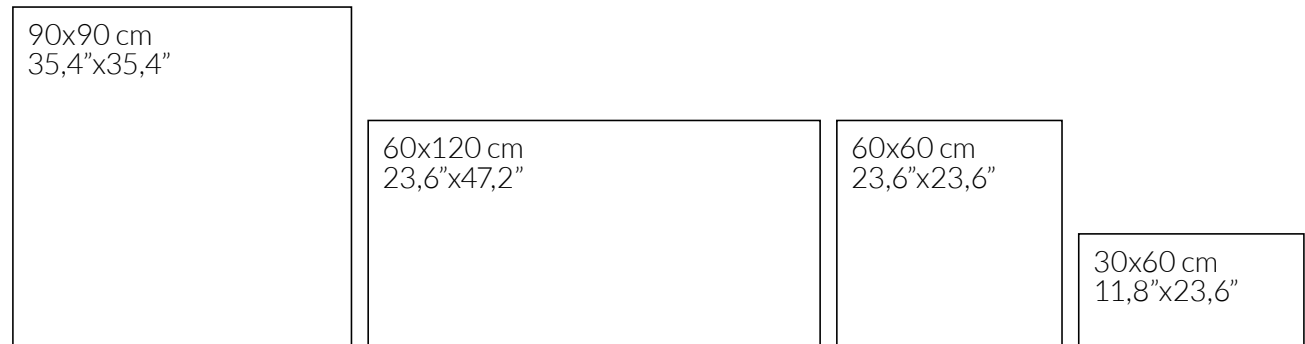

wall: BROOKLYN LUX 3060 ICE (30x60 cm), BROOKLYN LUX 60 GREY (60x60 cm).
floor: BROOKLYN LUX 60 ICE Y GREY (60x60 cm).

wall: BROOKLYN LUX 3060 CREAM Y COAL (30x60 cm).
floor: BROOKLYN LUX 60 CREAM (60x60 cm).

BROOKLYN

collection

| PORCELÁNICO · PORCELAIN | RECTIFICADO · RECTIFIED | DESTONIFICADO V3 · DESTONIFIED V3 |

| ESCALA DE LA GRÁFICA 1/2 - GRAPHIC SCALE 1/2 |

FORMATOS DISPONIBLES AVAILABLE FORMATS	ACABADO LAPADO BRILLO GLOSSY LAPATTO FINISH
90x90 cm · 35,4" x 35,4"	BROOKLYN LUX 9090 B52 (cream, ice)
60x120 cm · 23,6" x 47,2"	BROOKLYN LUX 120 B83 (cream, ice, grey)
60x60 cm · 23,6" x 23,6"	BROOKLYN LUX 60 B37
30x60 cm · 11,8" x 23,6"	BROOKLYN LUX 3060 B37
TAMAÑO DEL LIENZO: DOS LIENZOS 100x200 cm · GRAPHIC CHART SIZE: TWO GRAPHIC CHARTS 39,4" x 78,7"	

COAL CREAM ICE GREY

| COLORES DISPONIBLES - AVAILABLE COLORS |

wall and floor: BROOKLYN LUX 9090 CREAM (90x90cm).

wall and floor: BROOKLYN LUX 9090 ICE (90x90cm).